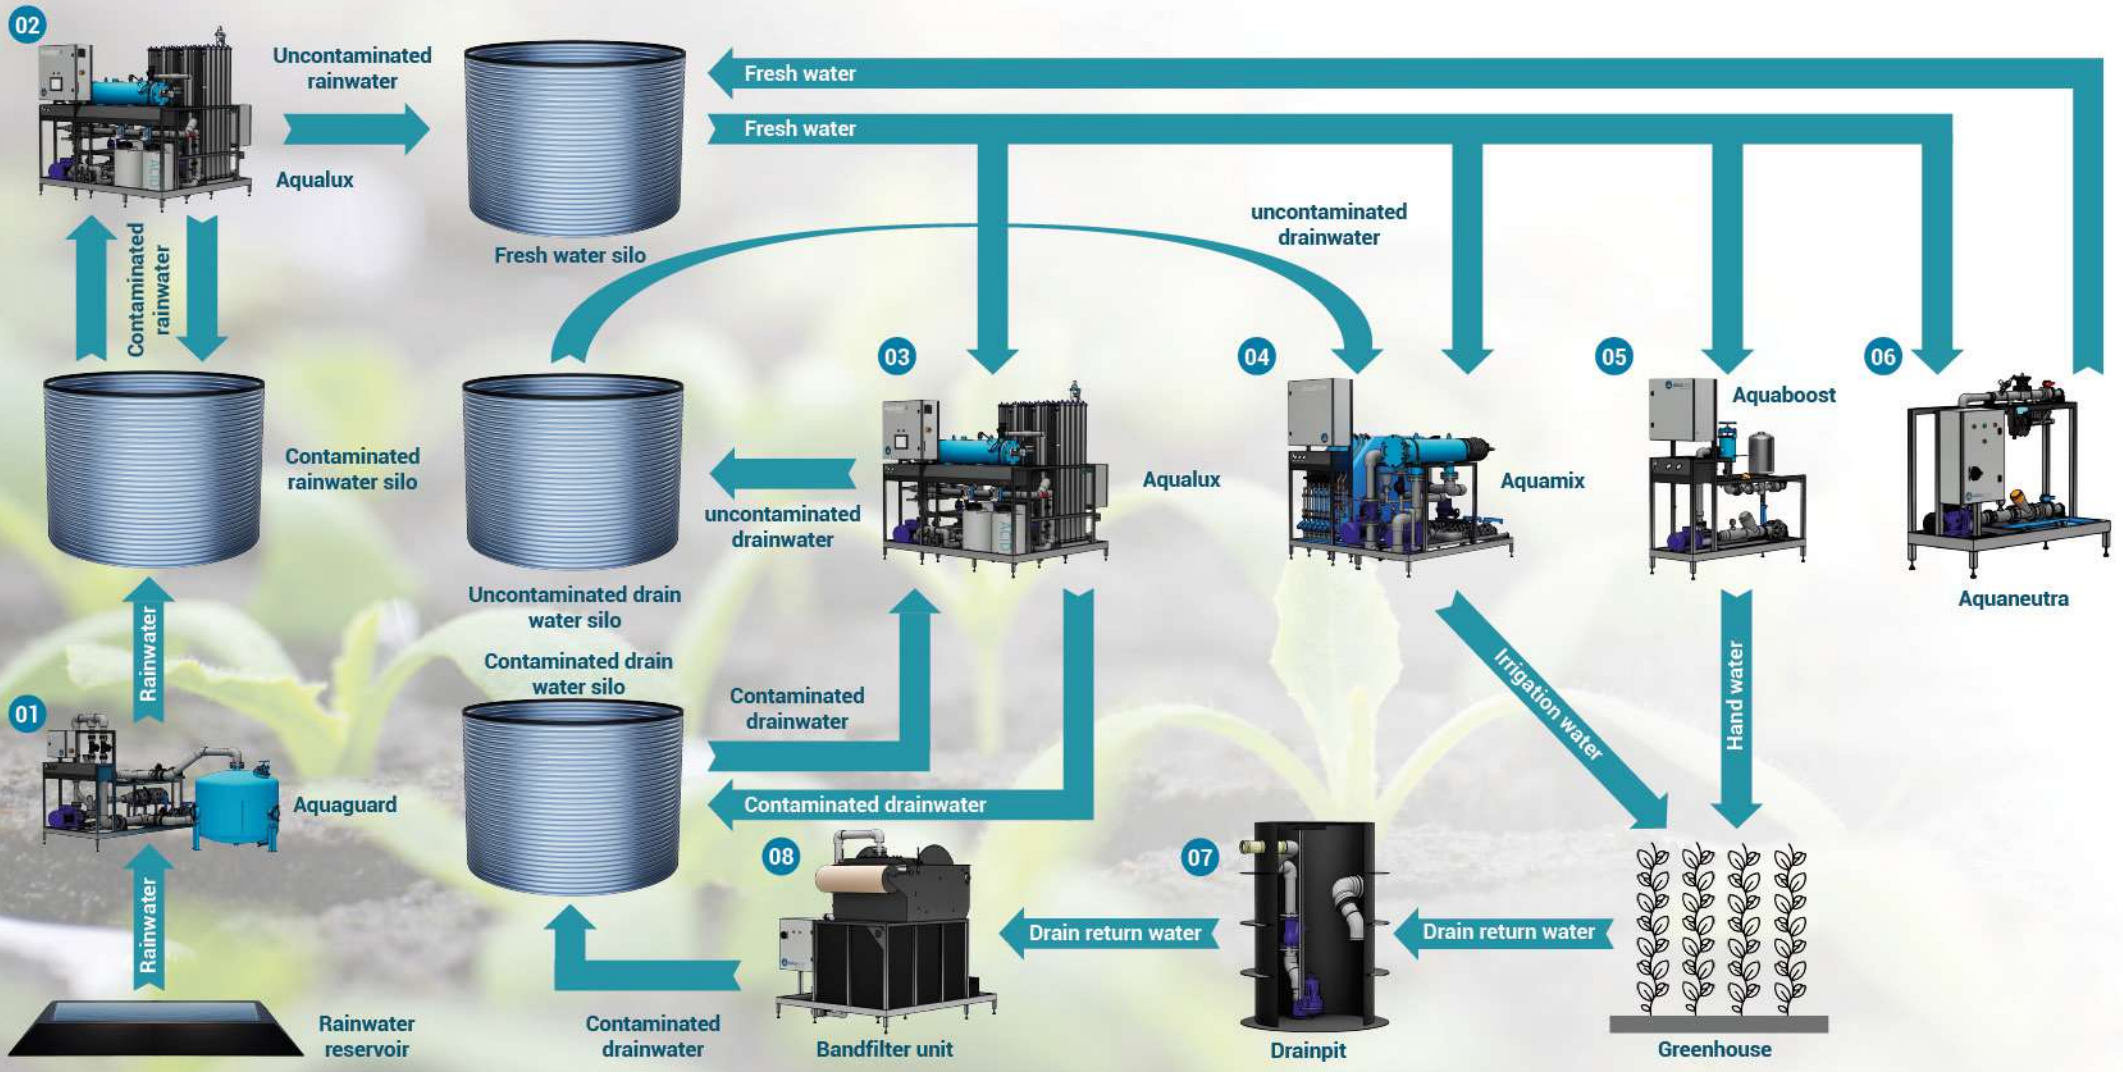

Water management greenhouse

Turnkey Automated Water management solutions
 With our wide variety of units and expertise in horticulture engineering here an example of a strategic water management solution.

- 01. Aquaguard
- 02. Aqualux Professional Rainwater
- 03. Aqualux Professional Drainwater
- 04. Aquamix
- 05. Aquaboost
- 06. Aquaneutra
- 07. Drain pit
- 08. Bandfilter unit

What Drives us?

Our passion lies in designing and implementing advanced irrigation systems that not only conserve water but also increase yield and minimize environmental impact. **We want your crops to thrive!**

With our expertise in Project Engineering, we elevate horticultural irrigation to new heights, integrating the latest technologies and innovative methods to transform your horticultural space into an oasis of efficiency and productivity.

Engineering circular water systems for horticulture